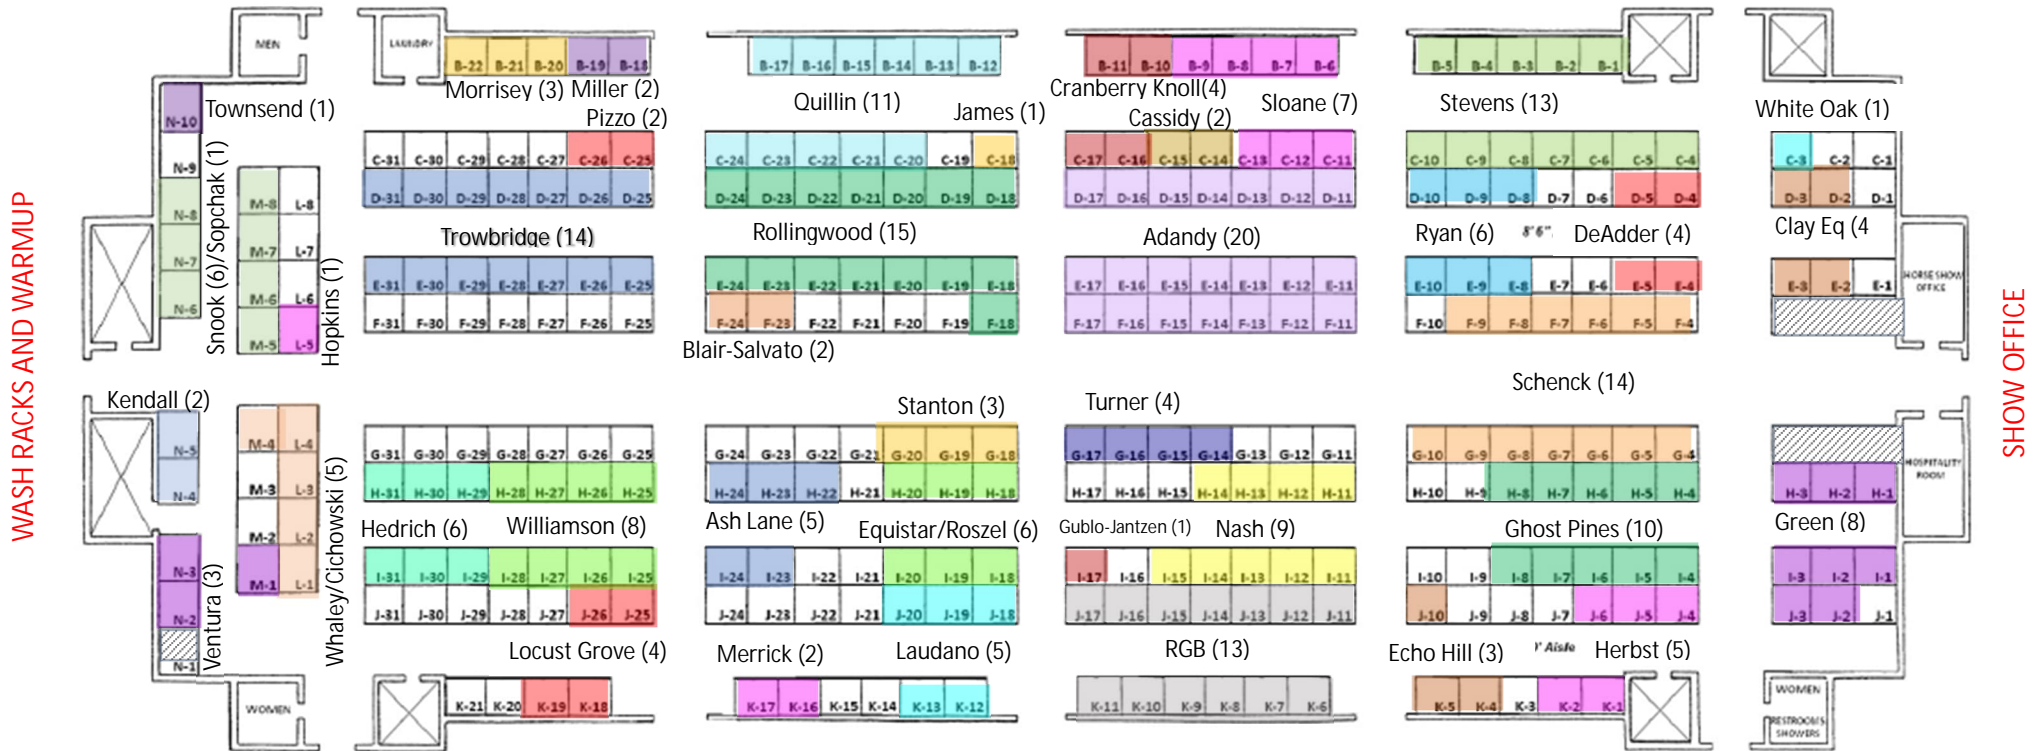

# 2026 Empire Spring Show Stabling- Revised 4/27/26

## NEW YORK STATE FAIRGROUNDS MAIN HORSE BARN

Rows B-K – 291 Temp stalls (9'3" x 9'3") • ROWS L-M – 16 Wood stalls (8' x 10') • ROW N – 10 Wood stalls (9' x 10') = 317 STALLS TOTAL

### DVM BARN SIDE